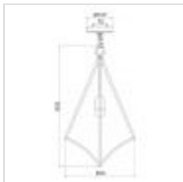

58539

1 Light Medium Pendant - Burnished Brass

DETAILS	
FAMILY	Nico
SUITABLE LOCATION	Interior
GUARANTEE	General 2 Year Guarantee
FINISH	Burnished Brass
FITTING HEIGHT	603mm
DIAMETER	353mm
WIDTH	353mm
MINIMUM DROP	698mm
MAXIMUM DROP	2264mm
POWER SOURCE	Mains Voltage
VOLTAGE	220-240v 50hz
MAXIMUM WATTAGE	60W
NUMBER OF LAMPS	1
SOCKET	E27
INTEGRATED LED	No
CLASS	Class I
BUILD MATERIALS	Steel
DIMMABLE FITTING	Compatible With Dimmable Lamps
PRODUCT WEIGHT	2.5kg
BOX DIMENSIONS	33 X 33 X 66cm
BOX WEIGHT	4.81 Kg

## PRODUCT DETAILS

1 Lt Medium Pendant with a Burnished Brass finish. Main build materials: Steel. Max Wattage: 1 x 60W E27