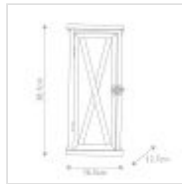

25681

1 Light Wall Light - Natural Oak

DETAILS	
FAMILY	Lumiere
SUITABLE LOCATION	Exterior
GUARANTEE	3 Year Anti Corrosion Guarantee
IP RATING	IP44
FINISH	Natural Oak
FITTING HEIGHT	381mm
WIDTH	165mm
PROJECTION/DEPTH	127mm
POWER SOURCE	Mains Voltage
VOLTAGE	220-240v 50hz
MAXIMUM WATTAGE	60W
NUMBER OF LAMPS	1
SOCKET	E27
INTEGRATED LED	No
CLASS	Class I
DIMMABLE FITTING	Compatible With Dimmable Lamps
PRODUCT WEIGHT	2.5kg
BOX DIMENSIONS	46 X 25.5 X 21.5cm
BOX WEIGHT	2.70 Kg

## PRODUCT DETAILS

1 Lt Wall Light with a Natural Oak finish. Max Wattage: 1 x 100W E27