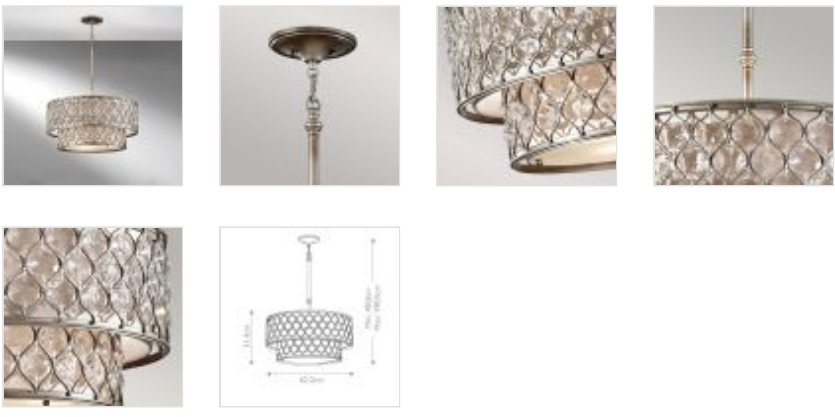

24864

6 Light Chandelier - Burnished Silver

DETAILS	
FAMILY	Lucia
SUITABLE LOCATION	Interior
GUARANTEE	General 2 Year Guarantee
FINISH	Burnished Silver
FITTING HEIGHT	314mm
DIAMETER	622mm
WIDTH	622mm
MINIMUM DROP	480mm
MAXIMUM DROP	1980mm
POWER SOURCE	Mains Voltage
VOLTAGE	220-240v 50hz
MAXIMUM WATTAGE	60W
NUMBER OF LAMPS	6
SOCKET	E27
INTEGRATED LED	No
RODS SUPPLIED	4 X 300mm And 2 X 150mm Rods
CLASS	Class I
BUILD MATERIALS	Steel, K9 Cut Glass
DIMMABLE FITTING	Compatible With Dimmable Lamps
PRODUCT WEIGHT	14.63kg
BOX DIMENSIONS	69 X 69 X 49cm
BOX WEIGHT	16.26 Kg

PRODUCT DETAILS

6 Lt Chandelier with a Burnished Silver finish. Main build materials: Steel, K9 Cut Glass. Max Wattage: 6 x 60W E27