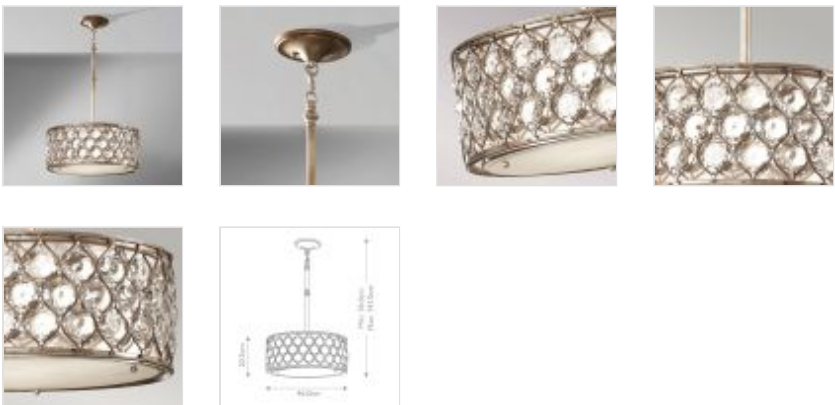

23439

3 Light Pendant Chandelier - Burnished Silver

DETAILS	
<b>FAMILY</b>	Lucia
<b>SUITABLE LOCATION</b>	Interior
<b>GUARANTEE</b>	General 2 Year Guarantee
<b>FINISH</b>	Burnished Silver
<b>FITTING HEIGHT</b>	203mm
<b>DIAMETER</b>	460mm
<b>WIDTH</b>	460mm
<b>MINIMUM DROP</b>	360mm
<b>MAXIMUM DROP</b>	1410mm
<b>POWER SOURCE</b>	Mains Voltage
<b>VOLTAGE</b>	220-240v 50hz
<b>MAXIMUM WATTAGE</b>	60W
<b>NUMBER OF LAMPS</b>	3
<b>SOCKET</b>	E27
<b>INTEGRATED LED</b>	No
<b>RODS SUPPLIED</b>	3 X 300mm And 1 X 150mm Rods
<b>CLASS</b>	Class I
<b>BUILD MATERIALS</b>	Steel, K9 Cut Glass
<b>DIMMABLE FITTING</b>	Compatible With Dimmable Lamps
<b>PRODUCT WEIGHT</b>	7.66kg
<b>BOX DIMENSIONS</b>	54 X 54 X 42cm
<b>BOX WEIGHT</b>	8.51 Kg

**PRODUCT DETAILS**

3 Lt Pendant Chandelier with a Burnished Silver finish. Main build materials: Steel, K9 Cut Glass. Max Wattage: 3 x 60W E27