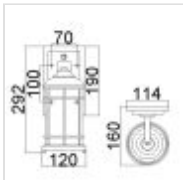

58530

1 Light Small Wall Lantern - Black

DETAILS	
FAMILY	Lighthouse
SUITABLE LOCATION	Exterior
GUARANTEE	3 Year
IP RATING	IP44
FINISH	Black
FITTING HEIGHT	292mm
DIAMETER	117mm
WIDTH	117mm
PROJECTION/DEPTH	159mm
POWER SOURCE	Mains Voltage
VOLTAGE	220-240v 50hz
MAXIMUM WATTAGE	60W
NUMBER OF LAMPS	1
SOCKET	E27
INTEGRATED LED	No
CLASS	Class I
BUILD MATERIALS	Aluminium, Clear Seeded Glass
DIMMABLE FITTING	Compatible With Dimmable Lamps
PRODUCT WEIGHT	1.13kg
BOX DIMENSIONS	19.1 X 19.1 X 30.5cm
BOX WEIGHT	1.25 Kg

PRODUCT DETAILS

1 It Small Wall Lantern with a Textured Black finish. Main build materials: Aluminium, Clear Seeded Glass. Max Wattage: 1 x 60W E27