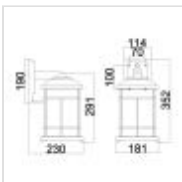

58529

1 Light Medium Wall Lantern - Black

DETAILS	
FAMILY	Lighthouse
SUITABLE LOCATION	Exterior
GUARANTEE	3 Year
IP RATING	IP44
FINISH	Black
FITTING HEIGHT	352mm
DIAMETER	181mm
WIDTH	181mm
PROJECTION/DEPTH	229mm
POWER SOURCE	Mains Voltage
VOLTAGE	220-240v 50hz
MAXIMUM WATTAGE	60W
NUMBER OF LAMPS	1
SOCKET	E27
INTEGRATED LED	No
CLASS	Class I
BUILD MATERIALS	Aluminium, Clear Seeded Glass
DIMMABLE FITTING	Compatible With Dimmable Lamps
PRODUCT WEIGHT	2.62kg
BOX DIMENSIONS	29.2 X 26.7 X 41.9cm
BOX WEIGHT	2.91 Kg

## PRODUCT DETAILS

1 Lt Medium Wall Lantern with a Textured Black finish. Main build materials: Aluminium, Clear Seeded Glass. Max Wattage: 1 x 60W E27