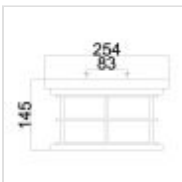

58533

2 Light Flush - Black

DETAILS	
FAMILY	Lighthouse
SUITABLE LOCATION	Exterior
GUARANTEE	3 Year
IP RATING	IP44
FINISH	Black
FITTING HEIGHT	146mm
DIAMETER	254mm
WIDTH	254mm
POWER SOURCE	Mains Voltage
VOLTAGE	220-240v 50hz
MAXIMUM WATTAGE	40W
NUMBER OF LAMPS	2
SOCKET	E27
INTEGRATED LED	No
CLASS	Class I
BUILD MATERIALS	Aluminium, Clear Seeded Glass
DIMMABLE FITTING	Compatible With Dimmable Lamps
PRODUCT WEIGHT	2.3kg
BOX DIMENSIONS	31.8 X 31.8 X 19.1cm
BOX WEIGHT	2.97 Kg

PRODUCT DETAILS

2 Lt Flush with a Textured Black finish. Main build materials: Aluminium, Clear Seeded Glass. Max Wattage: 2 x 40W E27