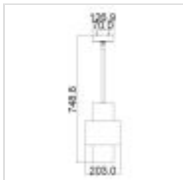

27723

1 Light Mini-Pendant - Silver Patina

DETAILS	
FAMILY	Kenney
SUITABLE LOCATION	Interior
GUARANTEE	General 2 Year Guarantee
FINISH	Silver Patina
FITTING HEIGHT	356mm
DIAMETER	203mm
MINIMUM DROP	451mm
MAXIMUM DROP	1518mm
POWER SOURCE	Mains Voltage
VOLTAGE	220-240v 50hz
MAXIMUM WATTAGE	60W
NUMBER OF LAMPS	1
SOCKET	E27
INTEGRATED LED	No
RODS SUPPLIED	Supplied With 1 X 152mm And 3 X 305mm Rods
CLASS	Class I
BUILD MATERIALS	Steel, Linen
DIMMABLE FITTING	Compatible With Dimmable Lamps
PRODUCT WEIGHT	2.79kg
BOX DIMENSIONS	49.5 X 26.7 X 26.7cm
BOX WEIGHT	3.10 Kg

PRODUCT DETAILS

1 Lt Mini-Pendant with a Silver Patina finish. Main build materials: Steel, Linen. Max Wattage: 1 x 60W E27