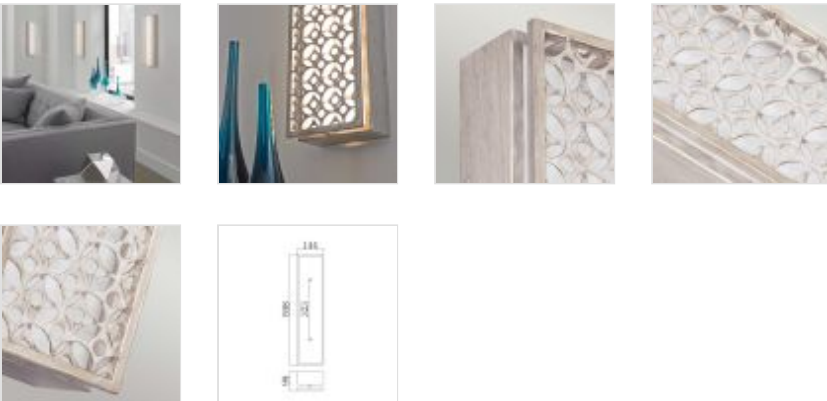

27722

4 Light LED Wall Light - Silver Patina

DETAILS	
FAMILY	Kenney
SUITABLE LOCATION	Interior
GUARANTEE	General 2 Year Guarantee
FINISH	Silver Patina
FITTING HEIGHT	598mm
WIDTH	144mm
PROJECTION/DEPTH	99mm
POWER SOURCE	Mains Voltage
VOLTAGE	220-240v 50hz
MAXIMUM WATTAGE	40W
NUMBER OF LAMPS	4
SOCKET	Integrated LED
INTEGRATED LED	No
LED LUMENS	900Lm
LED COLOUR TEMP	2700k
CLASS	Class I
BUILD MATERIALS	Steel, Linen
DIMMABLE FITTING	Not Dimmable
PRODUCT WEIGHT	3.51kg
BOX DIMENSIONS	68.6 X 23.4 X 17.8cm
BOX WEIGHT	3.90 Kg

PRODUCT DETAILS

4 It LED Wall Light with a Silver Patina finish. Main build materials: Steel, Linen. Max Wattage: 4 x 40W Integrated LED