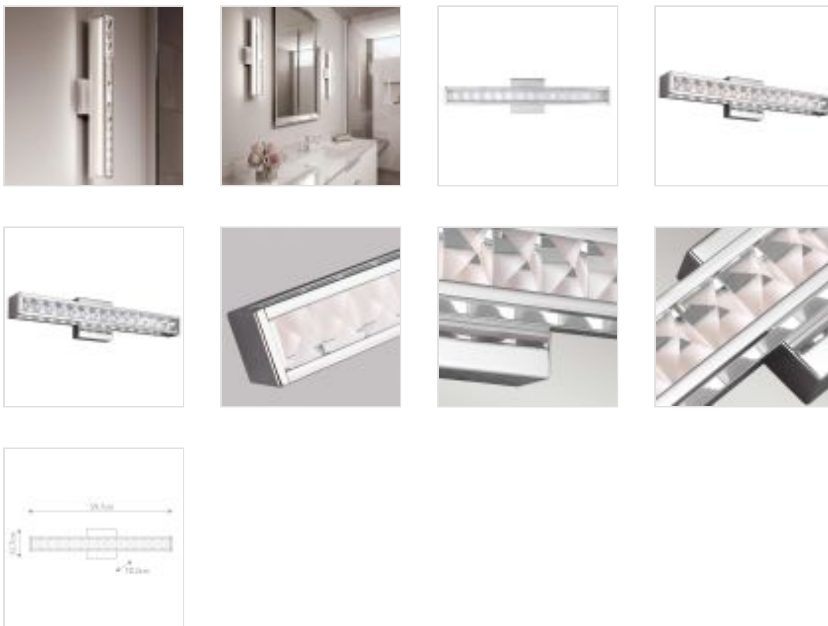

30269

1 Light LED Wall Light - Polished Chrome

DETAILS	
FAMILY	Jessie
SUITABLE LOCATION	Interior / Bathroom
GUARANTEE	General 2 Year Guarantee
IP RATING	IP44
FINISH	Polished Chrome
FITTING HEIGHT	127mm
WIDTH	597mm
PROJECTION/DEPTH	102mm
VOLTAGE	220-240v 50hz
MAXIMUM WATTAGE	20W
NUMBER OF LAMPS	1
SOCKET	Integrated LED
INTEGRATED LED	No
LED LUMENS	1800Lm
LED COLOUR TEMP	2700k
CLASS	Class I
BUILD MATERIALS	Steel
DIMMABLE FITTING	Not Dimmable
PRODUCT WEIGHT	2.52kg
BOX DIMENSIONS	22 X 22 X 71cm
BOX WEIGHT	2.80 Kg

**PRODUCT DETAILS**

1 Lt LED Wall Light with a Polished Chrome finish. Main build materials: Steel. Max Wattage: 1 x 20W Integrated LED