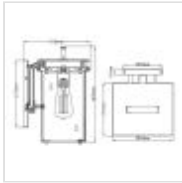

58091

1 Light Medium Wall Lantern - Dark Brown

#### DETAILS

<b>FAMILY</b>	Glennview
<b>SUITABLE LOCATION</b>	Exterior
<b>GUARANTEE</b>	3 Year Anti Corrosion Guarantee
<b>IP RATING</b>	IP44
<b>FINISH</b>	Dark Brown
<b>FITTING HEIGHT</b>	307mm
<b>WIDTH</b>	197mm
<b>PROJECTION/DEPTH</b>	215mm
<b>POWER SOURCE</b>	Mains Voltage
<b>VOLTAGE</b>	220-240v 50hz
<b>MAXIMUM WATTAGE</b>	60W
<b>NUMBER OF LAMPS</b>	1
<b>SOCKET</b>	E27
<b>INTEGRATED LED</b>	No
<b>CLASS</b>	Class I
<b>BUILD MATERIALS</b>	Cast Aluminium, Clear Glass
<b>DIMMABLE FITTING</b>	Compatible With Dimmable Lamps
<b>PRODUCT WEIGHT</b>	3.15kg
<b>BOX DIMENSIONS</b>	51 X 34 X 14.5cm
<b>BOX WEIGHT</b>	3.50 Kg

#### PRODUCT DETAILS

1 Lt Medium Wall Lantern with a Dark Brown finish. Main build materials: Cast Aluminium, Clear Glass. Max Wattage: 1 x 60W E27