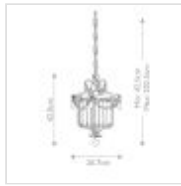

23449

1 Light Pendant - Silver Leaf

DETAILS

FAMILY	Gianna
SUITABLE LOCATION	Interior
GUARANTEE	General 2 Year Guarantee
FINISH	Silver Leaf
FITTING HEIGHT	420mm
DIAMETER	267mm
WIDTH	267mm
MINIMUM DROP	425mm
MAXIMUM DROP	2025mm
POWER SOURCE	Mains Voltage
VOLTAGE	220-240v 50hz
MAXIMUM WATTAGE	60W
NUMBER OF LAMPS	1
SOCKET	E27
INTEGRATED LED	No
CLASS	Class I
BUILD MATERIALS	Steel, K9 Cut Glass, Antiqued Mirrored Glass
DIMMABLE FITTING	Compatible With Dimmable Lamps
PRODUCT WEIGHT	2.74kg
BOX DIMENSIONS	27 X 27 X 44cm
BOX WEIGHT	3.04 Kg

PRODUCT DETAILS

1 Lt Pendant with a Silver Leaf finish. Main build materials: Steel, K9 Cut Glass, Antiqued Mirrored Glass. Max Wattage: 1 x 60W E27