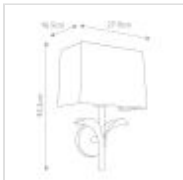

52523

1 Light Wall Light - Aged Iron And Off White Cotton Shade

DETAILS	
FAMILY	Georgia
SUITABLE LOCATION	Interior
GUARANTEE	General 2 Year Guarantee
FINISH	Aged Iron And Off White Cotton Shade
FITTING HEIGHT	425mm
WIDTH	279mm
PROJECTION/DEPTH	165mm
POWER SOURCE	Mains Voltage
VOLTAGE	220-240v
MAXIMUM WATTAGE	60W
NUMBER OF LAMPS	1
SOCKET	E27
INTEGRATED LED	No
CLASS	Class I
BUILD MATERIALS	Steel
DIMMABLE FITTING	Compatible With Dimmable Lamps
PRODUCT WEIGHT	2.16kg
BOX DIMENSIONS	36 X 36 X 33cm
BOX WEIGHT	2.40 Kg

PRODUCT DETAILS

1 Lt Wall Light with a Aged Iron and off white cotton shade finish. Main build materials: Steel. Max Wattage: 1 x 60W E27