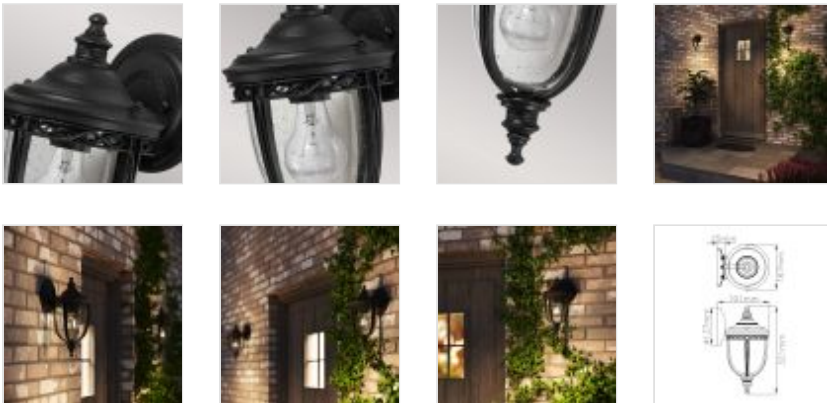

25083

1 Light Small Wall Lantern - Black

DETAILS	
FAMILY	English Bridle
SUITABLE LOCATION	Exterior
GUARANTEE	3 Year Anti Corrosion Guarantee
IP RATING	IP44
FINISH	Black
FITTING HEIGHT	321mm
WIDTH	167mm
PROJECTION/DEPTH	191mm
POWER SOURCE	Mains Voltage
VOLTAGE	220-240v 50hz
MAXIMUM WATTAGE	60W
NUMBER OF LAMPS	1
SOCKET	E27
INTEGRATED LED	No
CLASS	Class I
BUILD MATERIALS	Cast Aluminium, Seeded Glass
DIMMABLE FITTING	Compatible With Dimmable Lamps
PRODUCT WEIGHT	1.57kg
BOX DIMENSIONS	25 X 27 X 37cm
BOX WEIGHT	1.74 Kg

PRODUCT DETAILS

1 Lt Small Wall Lantern with a Textured Black finish. Main build materials: Cast Aluminium, Seeded Glass. Max Wattage: 1 x 60W E27