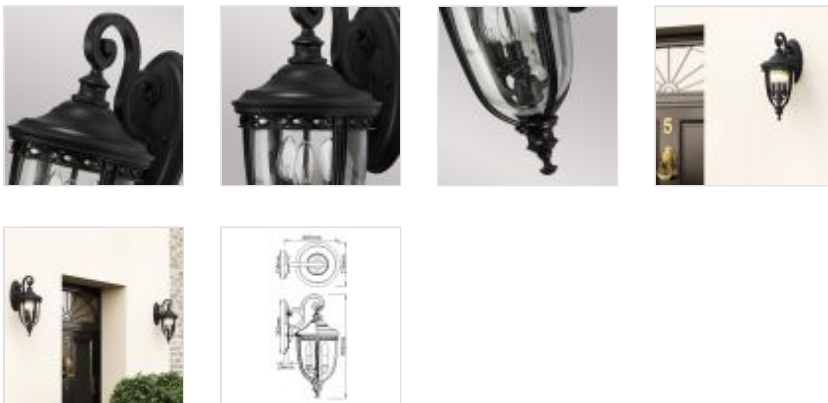

25081

3 Light Medium Wall Lantern - Black

DETAILS	
FAMILY	English Bridle
SUITABLE LOCATION	Exterior
GUARANTEE	3 Year Anti Corrosion Guarantee
IP RATING	IP44
FINISH	Black
FITTING HEIGHT	502mm
WIDTH	216mm
PROJECTION/DEPTH	267mm
POWER SOURCE	Mains Voltage
VOLTAGE	220-240v 50hz
MAXIMUM WATTAGE	60W
NUMBER OF LAMPS	3
SOCKET	E14
INTEGRATED LED	No
CLASS	Class I
BUILD MATERIALS	Cast Aluminium, Seeded Glass
DIMMABLE FITTING	Compatible With Dimmable Lamps
PRODUCT WEIGHT	3.01kg
BOX DIMENSIONS	37 X 50 X 35cm
BOX WEIGHT	3.34 Kg

PRODUCT DETAILS

3 Lt Medium Wall Lantern with a Textured Black finish. Main build materials: Cast Aluminium, Seeded Glass. Max Wattage: 3 x 60W E14