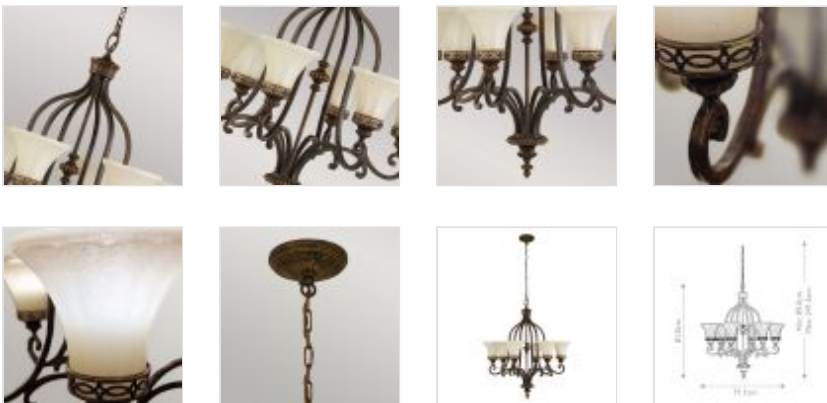

23394

6 Light Chandelier - Old Painted Bronze

DETAILS

FAMILY	Drawing Room
SUITABLE LOCATION	Interior
GUARANTEE	General 2 Year Guarantee
FINISH	Old Painted Bronze
FITTING HEIGHT	810mm
DIAMETER	711mm
WIDTH	711mm
MINIMUM DROP	890mm
MAXIMUM DROP	2415mm
POWER SOURCE	Mains Voltage
VOLTAGE	220-240v 50hz
MAXIMUM WATTAGE	60W
NUMBER OF LAMPS	6
SOCKET	E27
INTEGRATED LED	No
CLASS	Class I
BUILD MATERIALS	Steel, Pressed Glass
DIMMABLE FITTING	Compatible With Dimmable Lamps
PRODUCT WEIGHT	8kg
BOX DIMENSIONS	39 X 72 X 74cm
BOX WEIGHT	8.89 Kg

PRODUCT DETAILS

6 Lt Chandelier with a Old Painted Bronze finish. Main build materials: Steel, Pressed Glass. Max Wattage: 6 x 60W E27