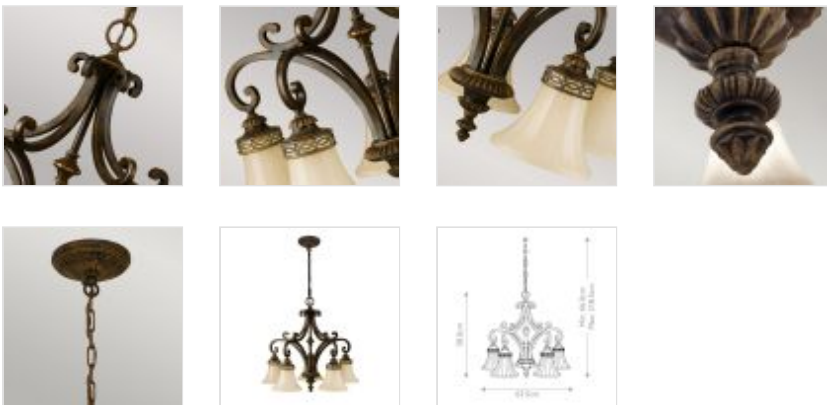

23395

5 Light Chandelier - Old Painted Bronze

DETAILS	
FAMILY	Drawing Room
SUITABLE LOCATION	Interior
GUARANTEE	General 2 Year Guarantee
FINISH	Old Painted Bronze
FITTING HEIGHT	580mm
DIAMETER	635mm
WIDTH	635mm
MINIMUM DROP	660mm
MAXIMUM DROP	2185mm
POWER SOURCE	Mains Voltage
VOLTAGE	220-240v 50hz
MAXIMUM WATTAGE	60W
NUMBER OF LAMPS	5
SOCKET	E27
INTEGRATED LED	No
CLASS	Class I
BUILD MATERIALS	Steel, Pressed Glass
DIMMABLE FITTING	Compatible With Dimmable Lamps
PRODUCT WEIGHT	8.97kg
BOX DIMENSIONS	32 X 64 X 53cm
BOX WEIGHT	9.97 Kg

PRODUCT DETAILS

5 Lt Chandelier with a Old Painted Bronze finish. Main build materials: Steel, Pressed Glass. Max Wattage: 5 x 60W E27