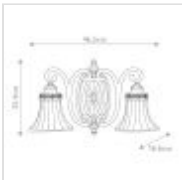

25654

2 Light Wall Light - Old Painted Bronze

DETAILS	
FAMILY	Drawing Room
SUITABLE LOCATION	Interior
GUARANTEE	General 2 Year Guarantee
FINISH	Old Painted Bronze
FITTING HEIGHT	254mm
WIDTH	465mm
PROJECTION/DEPTH	166mm
POWER SOURCE	Mains Voltage
VOLTAGE	220-240v 50hz
MAXIMUM WATTAGE	60W
NUMBER OF LAMPS	2
SOCKET	E27
INTEGRATED LED	No
CLASS	Class I
BUILD MATERIALS	Steel, Pressed Glass
DIMMABLE FITTING	Compatible With Dimmable Lamps
PRODUCT WEIGHT	3.69kg
BOX DIMENSIONS	45.5 X 45 X 22cm
BOX WEIGHT	4.10 Kg

**PRODUCT DETAILS**

2 Lt Wall Light with a Old Painted Bronze finish. Main build materials: Steel, Pressed Glass. Max Wattage: 2 x 60W E27