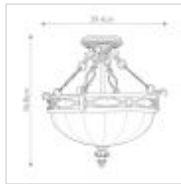

23399

2 Light Flush - Old Painted Bronze

DETAILS	
FAMILY	Drawing Room
SUITABLE LOCATION	Interior
GUARANTEE	General 2 Year Guarantee
FINISH	Old Painted Bronze
FITTING HEIGHT	368mm
DIAMETER	394mm
WIDTH	394mm
POWER SOURCE	Mains Voltage
VOLTAGE	220-240v 50hz
MAXIMUM WATTAGE	60W
NUMBER OF LAMPS	2
SOCKET	E27
INTEGRATED LED	No
CLASS	Class I
BUILD MATERIALS	Steel, Pressed Glass
DIMMABLE FITTING	Compatible With Dimmable Lamps
PRODUCT WEIGHT	4.37kg
BOX DIMENSIONS	41 X 22 X 22cm
BOX WEIGHT	4.85 Kg

PRODUCT DETAILS

2 Lt Flush with a Old Painted Bronze finish. Main build materials: Steel, Pressed Glass. Max Wattage: 2 x 60W E27