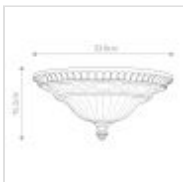

23392

2 Light Flush - Old Painted Bronze

DETAILS	
FAMILY	Drawing Room
SUITABLE LOCATION	Interior
GUARANTEE	General 2 Year Guarantee
FINISH	Old Painted Bronze
FITTING HEIGHT	152mm
DIAMETER	330mm
WIDTH	330mm
POWER SOURCE	Mains Voltage
VOLTAGE	220-240v 50hz
MAXIMUM WATTAGE	60W
NUMBER OF LAMPS	2
SOCKET	E27
INTEGRATED LED	No
CLASS	Class I
BUILD MATERIALS	Steel, Pressed Glass
DIMMABLE FITTING	Compatible With Dimmable Lamps
PRODUCT WEIGHT	1.95kg
BOX DIMENSIONS	44 X 48 X 48cm
BOX WEIGHT	2.17 Kg

PRODUCT DETAILS

2 Lt Flush with a Old Painted Bronze finish. Main build materials: Steel, Pressed Glass. Max Wattage: 2 x 60W E27