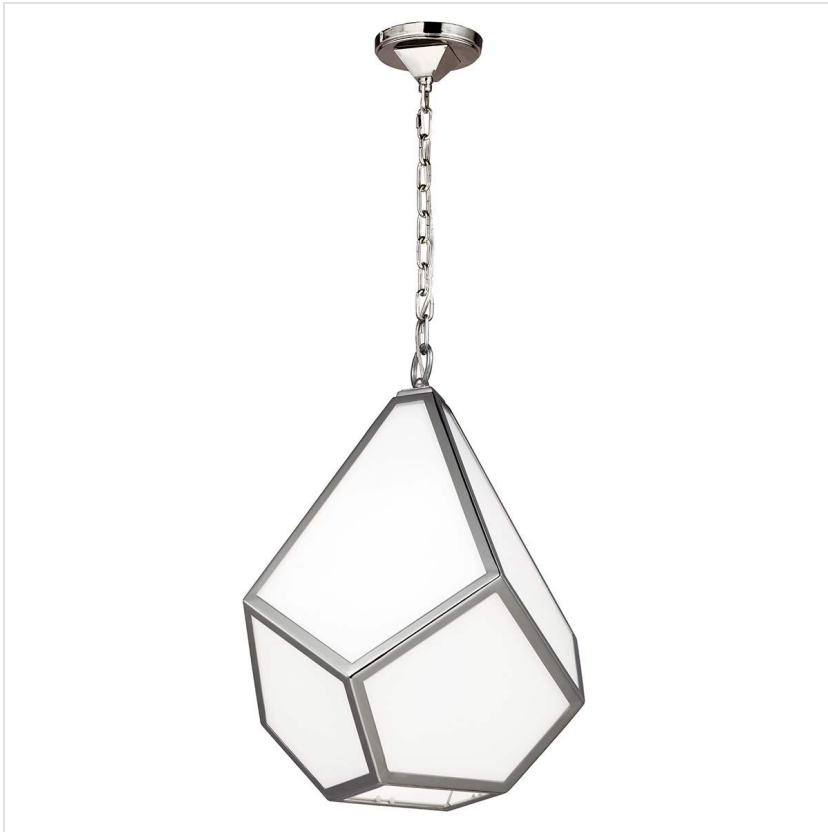

25650

1 Light Medium Pendant - Polished Nickel

DETAILS	
FAMILY	Diamond
SUITABLE LOCATION	Interior
GUARANTEE	General 2 Year Guarantee
FINISH	Polished Nickel
FITTING HEIGHT	495mm
DIAMETER	343mm
MINIMUM DROP	648mm
MAXIMUM DROP	2172mm
POWER SOURCE	Mains Voltage
VOLTAGE	220-240v 50hz
MAXIMUM WATTAGE	60W
NUMBER OF LAMPS	1
SOCKET	E27
INTEGRATED LED	No
CLASS	Class I
BUILD MATERIALS	Arcylic, Mild Steel
DIMMABLE FITTING	Compatible With Dimmable Lamps
PRODUCT WEIGHT	5.31kg
BOX DIMENSIONS	46 X 46 X 52cm
BOX WEIGHT	5.90 Kg

PRODUCT DETAILS

1 Lt Medium Pendant with a Polished Nickel finish. Main build materials: Arcylic, Mild Steel. Max Wattage: 1 x 60W E27