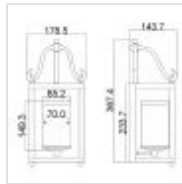

27698

1 Light Wall Light - Speckled Black

DETAILS	
FAMILY	Declaration
SUITABLE LOCATION	Interior
GUARANTEE	General 2 Year Guarantee
FINISH	Speckled Black
FITTING HEIGHT	367mm
WIDTH	179mm
PROJECTION/DEPTH	144mm
POWER SOURCE	Mains Voltage
VOLTAGE	220-240v 50hz
MAXIMUM WATTAGE	60W
NUMBER OF LAMPS	1
SOCKET	E14
INTEGRATED LED	No
CLASS	Class I
BUILD MATERIALS	Steel
DIMMABLE FITTING	Compatible With Dimmable Lamps
PRODUCT WEIGHT	1.62kg
BOX DIMENSIONS	34.3 X 22.9 X 41.9cm
BOX WEIGHT	1.80 Kg

PRODUCT DETAILS

1 Lt Wall Light with a Speckled Black finish. Main build materials: Steel. Max Wattage: 1 x 60W E14