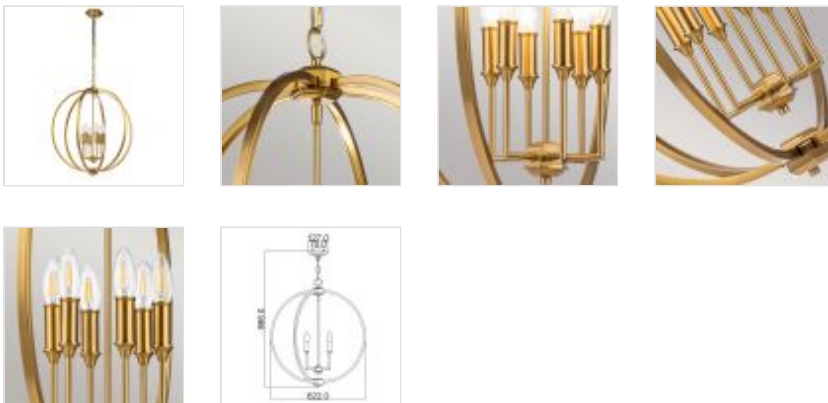

**58518**  
6 Light Large Pendant - Burnished Brass

DETAILS	
<b>FAMILY</b>	Corinne
<b>SUITABLE LOCATION</b>	Interior
<b>GUARANTEE</b>	General 2 Year Guarantee
<b>FINISH</b>	Burnished Brass
<b>FITTING HEIGHT</b>	708mm
<b>DIAMETER</b>	622mm
<b>WIDTH</b>	622mm
<b>MINIMUM DROP</b>	864mm
<b>MAXIMUM DROP</b>	2343mm
<b>POWER SOURCE</b>	Mains Voltage
<b>VOLTAGE</b>	220-240v 50hz
<b>MAXIMUM WATTAGE</b>	60W
<b>NUMBER OF LAMPS</b>	6
<b>SOCKET</b>	E14
<b>INTEGRATED LED</b>	No
<b>CLASS</b>	Class I
<b>BUILD MATERIALS</b>	Steel
<b>DIMMABLE FITTING</b>	Compatible With Dimmable Lamps
<b>PRODUCT WEIGHT</b>	4.23kg
<b>BOX DIMENSIONS</b>	69 X 69 X 20cm
<b>BOX WEIGHT</b>	4.70 Kg

## PRODUCT DETAILS

6 Lt Large Pendant with a Burnished Brass finish. Main build materials: Steel. Max Wattage: 6 x 60W E14