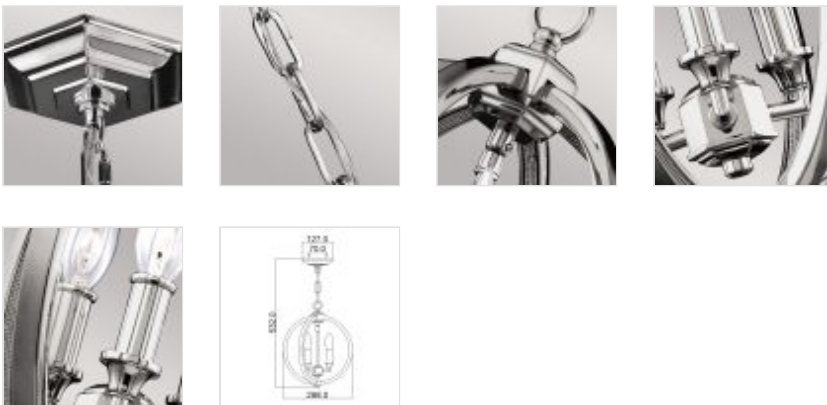

27696

3 Light Small Pendant - Polished Nickel, Crystals

DETAILS	
FAMILY	Corinne
SUITABLE LOCATION	Interior
GUARANTEE	General 2 Year Guarantee
FINISH	Polished Nickel, Crystals
FITTING HEIGHT	356mm
DIAMETER	286mm
WIDTH	286mm
MINIMUM DROP	508mm
MAXIMUM DROP	1988mm
POWER SOURCE	Mains Voltage
VOLTAGE	220-240v 50hz
MAXIMUM WATTAGE	60W
NUMBER OF LAMPS	3
SOCKET	E14
INTEGRATED LED	No
CLASS	Class I
BUILD MATERIALS	Steel
DIMMABLE FITTING	Compatible With Dimmable Lamps
PRODUCT WEIGHT	2.34kg
BOX DIMENSIONS	33 X 33 X 36cm
BOX WEIGHT	2.60 Kg

PRODUCT DETAILS

3 Lt Small Pendant with a Polished Nickel, Crystals finish. Main build materials: Steel.

Max Wattage: 3 x 60W E14