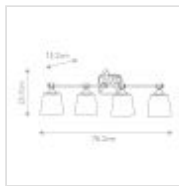

25625

4 Light Wall Light - Polished Chrome

DETAILS

FAMILY	Concord
SUITABLE LOCATION	Interior / Bathroom
GUARANTEE	General 2 Year Guarantee
IP RATING	IP44
FINISH	Polished Chrome
FITTING HEIGHT	257mm
WIDTH	762mm
PROJECTION/DEPTH	152mm
POWER SOURCE	Mains Voltage
VOLTAGE	220-240v 50hz
MAXIMUM WATTAGE	3W LED
NUMBER OF LAMPS	4
SOCKET	G9
INTEGRATED LED	No
LED LUMENS	300Lm Each
LED COLOUR TEMP	3000k
CLASS	Class I
BUILD MATERIALS	Steel, Etched Glass
HOURS	25000
DIMMABLE FITTING	Compatible With Dimmable Lamps
PRODUCT WEIGHT	5.22kg
BOX DIMENSIONS	79 X 31 X 20cm
BOX WEIGHT	5.80 Kg

PRODUCT DETAILS

4 Lt Wall Light with a Polished Chrome finish. Main build materials: Steel, Etched Glass. Max Wattage: 4 x 3W LED G9