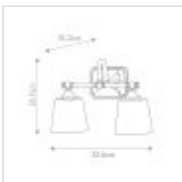

25623

2 Light Wall Light - Polished Chrome

DETAILS	
FAMILY	Concord
SUITABLE LOCATION	Interior / Bathroom
GUARANTEE	General 2 Year Guarantee
IP RATING	IP44
FINISH	Polished Chrome
FITTING HEIGHT	257mm
WIDTH	356mm
PROJECTION/DEPTH	152mm
POWER SOURCE	Mains Voltage
VOLTAGE	220-240v 50hz
MAXIMUM WATTAGE	3W LED
NUMBER OF LAMPS	2
SOCKET	G9
INTEGRATED LED	No
LED LUMENS	300Lm Each
LED COLOUR TEMP	3000k
CLASS	Class I
BUILD MATERIALS	Steel, Etched Glass
HOURS	25000
DIMMABLE FITTING	Compatible With Dimmable Lamps
PRODUCT WEIGHT	2.79kg
BOX DIMENSIONS	36 X 30 X 19cm
BOX WEIGHT	3.10 Kg

**PRODUCT DETAILS**

2 Lt Wall Light with a Polished Chrome finish. Main build materials: Steel, Etched Glass. Max Wattage: 2 x 3W LED G9