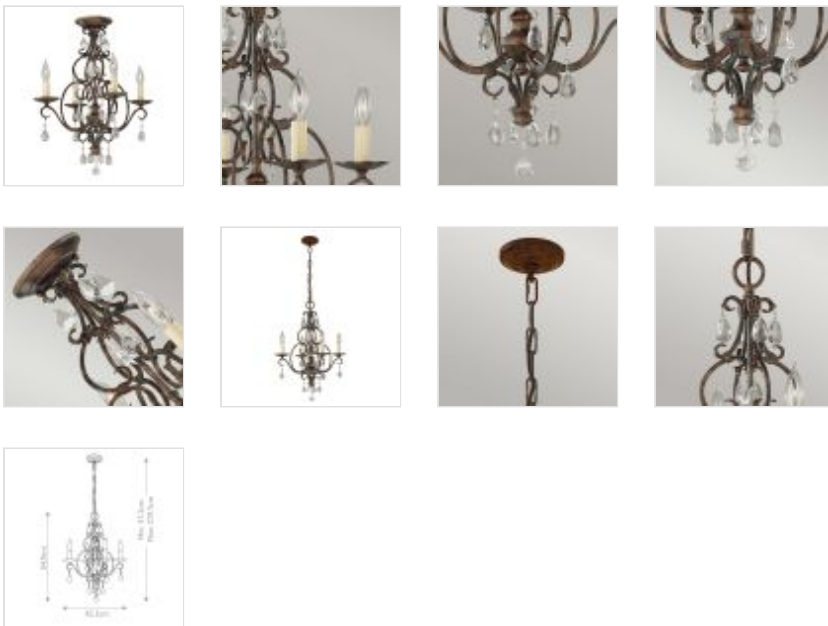

52512
4 Light Chandelier - Dark Brown Patina

DETAILS	
FAMILY	Chateau
SUITABLE LOCATION	Interior
GUARANTEE	General 2 Year Guarantee
FINISH	Dark Brown Patina
FITTING HEIGHT	549mm
DIAMETER	422mm
WIDTH	422mm
MINIMUM DROP	512mm
MAXIMUM DROP	2191mm
POWER SOURCE	Mains Voltage
VOLTAGE	220-240v 50hz
MAXIMUM WATTAGE	60W
NUMBER OF LAMPS	4
SOCKET	E14
INTEGRATED LED	No
CLASS	Class I
BUILD MATERIALS	Steel, K9 Cut Glass
DIMMABLE FITTING	Compatible With Dimmable Lamps
PRODUCT WEIGHT	4.29kg
BOX DIMENSIONS	39 X 39 X 51.5cm
BOX WEIGHT	4.77 Kg

PRODUCT DETAILS

4 Lt Chandelier with a Dark Brown Patina finish. Main build materials: Steel, K9 Cut Glass. Max Wattage: 4 x 60W E14