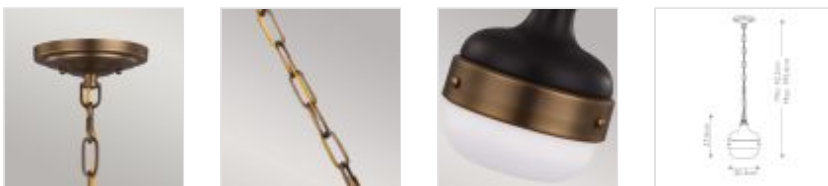

25617

1 Light Mini Pendant - Black And Natural Brass

DETAILS	
FAMILY	Cadence
SUITABLE LOCATION	Interior
GUARANTEE	General 2 Year Guarantee
FINISH	Black And Natural Brass
FITTING HEIGHT	276mm
DIAMETER	203mm
WIDTH	203mm
MINIMUM DROP	432mm
MAXIMUM DROP	1956mm
POWER SOURCE	Mains Voltage
VOLTAGE	220-240v 50hz
MAXIMUM WATTAGE	60W
NUMBER OF LAMPS	1
SOCKET	E27
INTEGRATED LED	No
CLASS	Class I
BUILD MATERIALS	Steel, Opal Glass
DIMMABLE FITTING	Compatible With Dimmable Lamps
PRODUCT WEIGHT	2.52kg
BOX DIMENSIONS	28 X 27 X 26.5cm
BOX WEIGHT	2.80 Kg

PRODUCT DETAILS

1 Lt Mini Pendant with a Black and Natural Brass finish. Main build materials: Steel, Opal Glass. Max Wattage: 1 x 60W E27