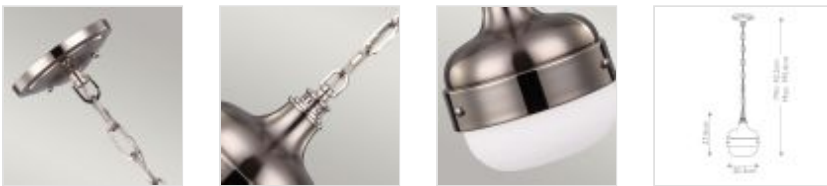

25616

1 Light Mini Pendant - Polished Nickel / Brushed Steel

DETAILS	
FAMILY	Cadence
SUITABLE LOCATION	Interior
GUARANTEE	General 2 Year Guarantee
FINISH	Polished Nickel / Brushed Steel
FITTING HEIGHT	276mm
DIAMETER	203mm
MINIMUM DROP	432mm
MAXIMUM DROP	1956mm
POWER SOURCE	Mains Voltage
VOLTAGE	220-240v 50hz
MAXIMUM WATTAGE	60W
NUMBER OF LAMPS	1
SOCKET	E27
INTEGRATED LED	No
CLASS	Class I
BUILD MATERIALS	Mild Steel, Glass
DIMMABLE FITTING	Compatible With Dimmable Lamps
PRODUCT WEIGHT	2.34kg
BOX DIMENSIONS	28.5 X 27 X 27cm
BOX WEIGHT	2.60 Kg

PRODUCT DETAILS

1 Lt Mini Pendant with a Polished Nickel / Brushed Steel finish. Main build materials: Mild Steel, Glass. Max Wattage: 1 x 75W E27