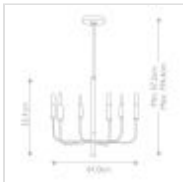

60153

6 Light Chandelier - Polished Nickel

DETAILS	
FAMILY	Brianna
SUITABLE LOCATION	Interior
GUARANTEE	General 2 Year Guarantee
FINISH	Polished Nickel
FITTING HEIGHT	531mm
WIDTH	610mm
MINIMUM DROP	572mm
MAXIMUM DROP	1944mm
POWER SOURCE	Mains Voltage
VOLTAGE	220-240v 50hz
MAXIMUM WATTAGE	60W
NUMBER OF LAMPS	6
SOCKET	E14
INTEGRATED LED	No
RODS SUPPLIED	4 X 305mm & 1 X 152mm Rods
CLASS	Class I
BUILD MATERIALS	Steel, Linen Shade
DIMMABLE FITTING	Compatible With Dimmable Lamps
PRODUCT WEIGHT	3.5kg
BOX DIMENSIONS	68 X 60.5 X 43.5 Cm
BOX WEIGHT	6.30 Kg

PRODUCT DETAILS

6 Lt Chandelier with a Polished Nickel finish. Main build materials: Steel. Max Wattage: 6 x 60W E14