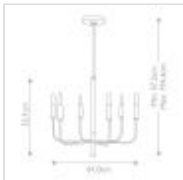

60153

6 Light Chandelier - Polished Nickel

DETAILS	
FAMILY	Brianna
SUITABLE LOCATION	Interior
GUARANTEE	General 2 Year Guarantee
FINISH	Polished Nickel
FITTING HEIGHT	531mm
WIDTH	610mm
MINIMUM DROP	572mm
MAXIMUM DROP	1944mm
POWER SOURCE	Mains Voltage
VOLTAGE	220-240v 50hz
MAXIMUM WATTAGE	60W
NUMBER OF LAMPS	6
SOCKET	E14
INTEGRATED LED	No
RODS SUPPLIED	4 X 305mm & 1 X 152mm Rods
CLASS	Class I
BUILD MATERIALS	Steel, Linen Shade
DIMMABLE FITTING	Compatible With Dimmable Lamps
PRODUCT WEIGHT	3.5kg
BOX DIMENSIONS	68 X 60.5 X 43.5 Cm
BOX WEIGHT	6.30 Kg

PRODUCT DETAILS

6 Lt Chandelier with a Polished Nickel finish. Main build materials: Steel. Max Wattage: 6 x 60W E14