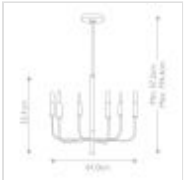

60152

6 Light Chandelier - Burnished Brass

DETAILS	
FAMILY	Brianna
SUITABLE LOCATION	Interior
GUARANTEE	General 2 Year Guarantee
FINISH	Burnished Brass
FITTING HEIGHT	531mm
WIDTH	610mm
MINIMUM DROP	572mm
MAXIMUM DROP	1944mm
POWER SOURCE	Mains Voltage
VOLTAGE	220-240v 50hz
MAXIMUM WATTAGE	60W
NUMBER OF LAMPS	6
SOCKET	E14
INTEGRATED LED	No
RODS SUPPLIED	4 X 305mm & 1 X 152mm Rods
CLASS	Class I
BUILD MATERIALS	Steel, Linen Shade
DIMMABLE FITTING	Compatible With Dimmable Lamps
PRODUCT WEIGHT	4.5kg
BOX DIMENSIONS	68 X 60.5 X 43.5 Cm
BOX WEIGHT	6.10 Kg

PRODUCT DETAILS

6 Lt Chandelier with a Burnished Brass finish. Main build materials: Steel. Max Wattage: 6 x 60W E14