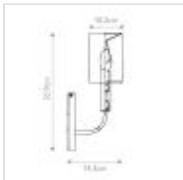

52499

1 Light Wall Light - Polished Nickel

DETAILS	
FAMILY	Brianna
SUITABLE LOCATION	Interior
GUARANTEE	General 2 Year Guarantee
FINISH	Polished Nickel
FITTING HEIGHT	359mm
WIDTH	102mm
PROJECTION/DEPTH	143mm
POWER SOURCE	Mains Voltage
VOLTAGE	220-240v 50hz
MAXIMUM WATTAGE	60W
NUMBER OF LAMPS	1
SOCKET	E14
INTEGRATED LED	No
CLASS	Class I
BUILD MATERIALS	Steel, Linen Shade
DIMMABLE FITTING	Compatible With Dimmable Lamps
PRODUCT WEIGHT	0.6kg
BOX DIMENSIONS	20 X 38 X 16.5cm
BOX WEIGHT	0.95 Kg

PRODUCT DETAILS

1 Lt Wall Light with a Polished Nickel finish. Main build materials: Steel, Linen Shade.

Max Wattage: 1 x 60W E14