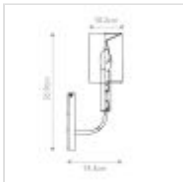

52498

1 Light Wall Light - Burnished Brass

DETAILS	
FAMILY	Brianna
SUITABLE LOCATION	Interior
GUARANTEE	General 2 Year Guarantee
FINISH	Burnished Brass
FITTING HEIGHT	359mm
WIDTH	102mm
PROJECTION/DEPTH	143mm
POWER SOURCE	Mains Voltage
VOLTAGE	220-240v 50hz
MAXIMUM WATTAGE	60W
NUMBER OF LAMPS	1
SOCKET	E14
INTEGRATED LED	No
CLASS	Class I
BUILD MATERIALS	Steel, Linen Shade
DIMMABLE FITTING	Compatible With Dimmable Lamps
PRODUCT WEIGHT	0.6kg
BOX DIMENSIONS	20 X 38 X 16.5cm
BOX WEIGHT	0.95 Kg

PRODUCT DETAILS

1 Lt Wall Light with a Burnished Brass finish. Main build materials: Steel, Linen Shade. Max Wattage: 1 x 60W E14