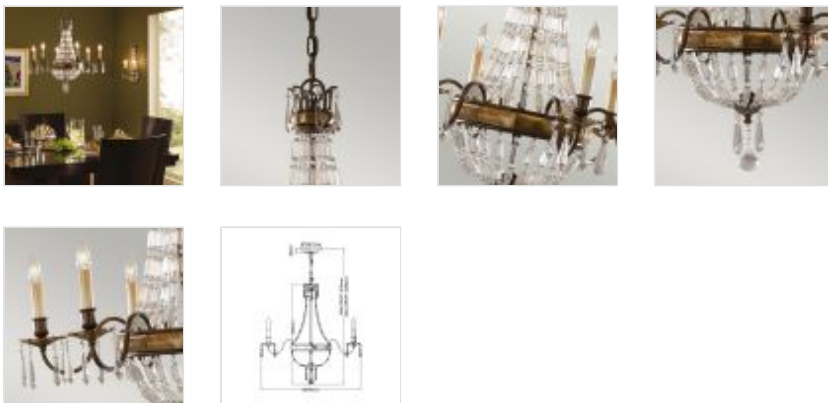

23430
6 Light Chandelier - Distressed Bronze / Silver
Bronze

DETAILS	
FAMILY	Bellini
SUITABLE LOCATION	Interior
GUARANTEE	General 2 Year Guarantee
FINISH	Distressed Bronze/Silver Bronze
FITTING HEIGHT	689mm
DIAMETER	676mm
WIDTH	676mm
MINIMUM DROP	815mm
MAXIMUM DROP	2340mm
POWER SOURCE	Mains Voltage
VOLTAGE	220-240v 50hz
MAXIMUM WATTAGE	60W
NUMBER OF LAMPS	6
SOCKET	E14
INTEGRATED LED	No
CLASS	Class I
BUILD MATERIALS	Steel, K9 Cut Glass
DIMMABLE FITTING	Compatible With Dimmable Lamps
PRODUCT WEIGHT	8.82kg
BOX DIMENSIONS	76 X 39 X 31cm
BOX WEIGHT	9.80 Kg

PRODUCT DETAILS

6 Lt Chandelier with a Distressed Bronze/Silver Bronze finish. Main build materials:
Steel, K9 Cut Glass. Max Wattage: 6 x 60W E14