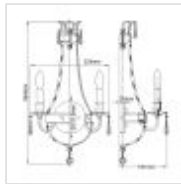

23433

3 Light Wall Light - Distressed Bronze / Silver  
Bronze

DETAILS	
FAMILY	Bellini
SUITABLE LOCATION	Interior
GUARANTEE	General 2 Year Guarantee
FINISH	Distressed Bronze/Silver Bronze
FITTING HEIGHT	584mm
WIDTH	324mm
PROJECTION/DEPTH	191mm
POWER SOURCE	Mains Voltage
VOLTAGE	220-240v 50hz
MAXIMUM WATTAGE	60W
NUMBER OF LAMPS	3
SOCKET	E14
INTEGRATED LED	No
CLASS	Class I
BUILD MATERIALS	Steel, K9 Cut Glass
DIMMABLE FITTING	Compatible With Dimmable Lamps
PRODUCT WEIGHT	3.87kg
BOX DIMENSIONS	26 X 42 X 57cm
BOX WEIGHT	4.30 Kg

## PRODUCT DETAILS

3 Lt Wall Light with a Distressed Bronze/Silver Bronze finish. Main build materials:  
Steel, K9 Cut Glass. Max Wattage: 3 x 60W E14