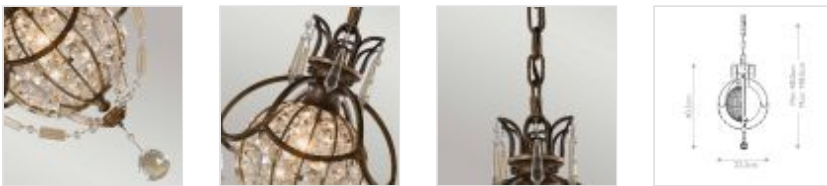

23431

1 Light Pendant - Distressed Bronze / Silver
Bronze

DETAILS	
FAMILY	Bellini
SUITABLE LOCATION	Interior
GUARANTEE	General 2 Year Guarantee
FINISH	Distressed Bronze/Silver Bronze
FITTING HEIGHT	405mm
DIAMETER	222mm
WIDTH	222mm
MINIMUM DROP	480mm
MAXIMUM DROP	1980mm
POWER SOURCE	Mains Voltage
VOLTAGE	220-240v 50hz
MAXIMUM WATTAGE	60W
NUMBER OF LAMPS	1
SOCKET	E14
INTEGRATED LED	No
CLASS	Class I
BUILD MATERIALS	Steel, K9 Cut Glass
DIMMABLE FITTING	Compatible With Dimmable Lamps
PRODUCT WEIGHT	3.15kg
BOX DIMENSIONS	30 X 30 X 35cm
BOX WEIGHT	3.50 Kg

PRODUCT DETAILS

1 Lt Pendant with a Distressed Bronze/Silver Bronze finish. Main build materials:
Steel, K9 Cut Glass. Max Wattage: 1 x 60W E14