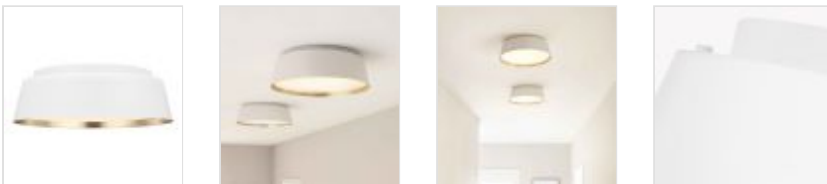

52495

3 Light Flush - Matte White & Gold

DETAILS	
FAMILY	Asher
SUITABLE LOCATION	Interior
GUARANTEE	General 2 Year Guarantee
FINISH	Matte White & Gold
FITTING HEIGHT	119mm
DIAMETER	368mm
WIDTH	368mm
POWER SOURCE	Mains Voltage
VOLTAGE	220-240v
MAXIMUM WATTAGE	60W
NUMBER OF LAMPS	3
SOCKET	E14
INTEGRATED LED	No
CLASS	Class I
BUILD MATERIALS	Steel, Opal Glass
DIMMABLE FITTING	Compatible With Dimmable Lamps
PRODUCT WEIGHT	3.77kg
BOX DIMENSIONS	44 X 44 X 23cm
BOX WEIGHT	4.19 Kg

PRODUCT DETAILS

3 Lt Flush with a Matte White & Gold finish. Main build materials: Steel, Opal Glass.

Max Wattage: 3 x 60W E14