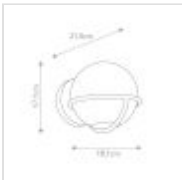

52485

1 Light Wall Light - Burnished Brass

DETAILS	
FAMILY	Apollo
SUITABLE LOCATION	Interior
GUARANTEE	General 2 Year Guarantee
FINISH	Burnished Brass
FITTING HEIGHT	171mm
WIDTH	181mm
PROJECTION/DEPTH	210mm
POWER SOURCE	Mains Voltage
VOLTAGE	220-240v 50hz
MAXIMUM WATTAGE	3W LED
NUMBER OF LAMPS	1
SOCKET	G9
INTEGRATED LED	No
LED LUMENS	300Lm
LED COLOUR TEMP	3000k
CLASS	Class I
BUILD MATERIALS	Steel, Opal Glass
HOURS	25000
DIMMABLE FITTING	Compatible With Dimmable Lamps
PRODUCT WEIGHT	1.73kg
BOX DIMENSIONS	25 X 29 X 34cm
BOX WEIGHT	1.92 Kg

PRODUCT DETAILS

1 Lt Wall Light with a Burnished Brass finish. Main build materials: Steel, Opal Glass.

Max Wattage: 1 x 3W LED G9