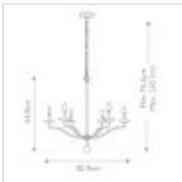

58515

6 Light Chandelier - Plaster White

DETAILS	
FAMILY	Annie
SUITABLE LOCATION	Interior
GUARANTEE	General 2 Year Guarantee
FINISH	Textured Plaster White
FITTING HEIGHT	648mm
DIAMETER	829mm
WIDTH	829mm
MINIMUM DROP	755mm
MAXIMUM DROP	2307mm
POWER SOURCE	Mains Voltage
VOLTAGE	220-240v 50hz
MAXIMUM WATTAGE	40W
NUMBER OF LAMPS	6
SOCKET	E14
INTEGRATED LED	No
CLASS	Class I
BUILD MATERIALS	Steel
DIMMABLE FITTING	Compatible With Dimmable Lamps
PRODUCT WEIGHT	5.5kg
BOX DIMENSIONS	91 X 91 X 34cm
BOX WEIGHT	7.55 Kg

PRODUCT DETAILS

6 Lt Chandelier with a Textured Plaster White finish. Main build materials: Steel. Max Wattage: 6 x 40W E14