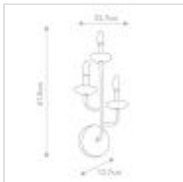

**58513**  
3 Light Wall Light - Plaster White

DETAILS	
<b>FAMILY</b>	Annie
<b>SUITABLE LOCATION</b>	Interior
<b>GUARANTEE</b>	General 2 Year Guarantee
<b>FINISH</b>	Textured Plaster White
<b>FITTING HEIGHT</b>	610mm
<b>DIAMETER</b>	257mm
<b>WIDTH</b>	257mm
<b>PROJECTION/DEPTH</b>	127mm
<b>POWER SOURCE</b>	Mains Voltage
<b>VOLTAGE</b>	220-240v 50hz
<b>MAXIMUM WATTAGE</b>	40W
<b>NUMBER OF LAMPS</b>	3
<b>SOCKET</b>	E14
<b>INTEGRATED LED</b>	No
<b>CLASS</b>	Class I
<b>BUILD MATERIALS</b>	Steel
<b>DIMMABLE FITTING</b>	Compatible With Dimmable Lamps
<b>PRODUCT WEIGHT</b>	1.2kg
<b>BOX DIMENSIONS</b>	32 X 20 X 62cm
<b>BOX WEIGHT</b>	1.70 Kg

**PRODUCT DETAILS**

3 Lt Wall Light with a Textured Plaster White finish. Main build materials: Steel. Max Wattage: 3 x 40W E14