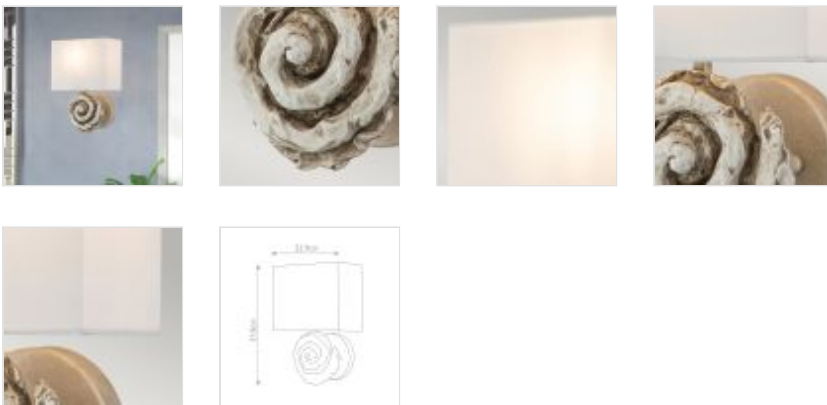

60148

1 Light Large Wall Light - Bone White

DETAILS	
FAMILY	Swirl
SUITABLE LOCATION	Interior
GUARANTEE	General 2 Year Guarantee
FINISH	Bone White
FITTING HEIGHT	318mm
WIDTH	229mm
PROJECTION/DEPTH	152mm
POWER SOURCE	Mains Voltage
VOLTAGE	220-240v 50hz
MAXIMUM WATTAGE	60W
NUMBER OF LAMPS	1
SOCKET	E27
INTEGRATED LED	No
CLASS	Class I
BUILD MATERIALS	Steel, Resin, Linen Shade
DIMMABLE FITTING	Compatible With Dimmable Lamps
PRODUCT WEIGHT	1.08kg
BOX DIMENSIONS	40 X 30 X 20 Cm
BOX WEIGHT	2.20 Kg

PRODUCT DETAILS

1 Lt Large Wall Light with a Bone White finish. Main build materials: Steel, Resin, Linen Shade.