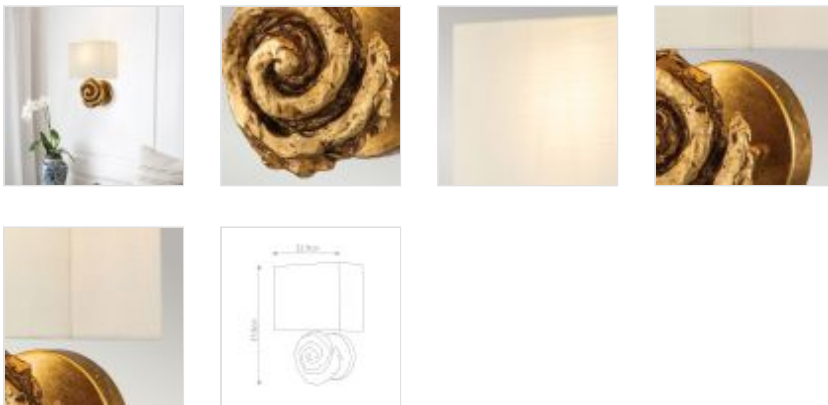

60147

1 Light Large Wall Light - Gold Leaf

DETAILS

FAMILY	Swirl
SUITABLE LOCATION	Interior
GUARANTEE	General 2 Year Guarantee
FINISH	Gold Leaf
FITTING HEIGHT	318mm
WIDTH	229mm
PROJECTION/DEPTH	152mm
POWER SOURCE	Mains Voltage
VOLTAGE	220-240v 50hz
MAXIMUM WATTAGE	60W
NUMBER OF LAMPS	1
SOCKET	E27
INTEGRATED LED	No
CLASS	Class I
BUILD MATERIALS	Steel, Resin, Linen Shade
DIMMABLE FITTING	Compatible With Dimmable Lamps
PRODUCT WEIGHT	1.08kg
BOX DIMENSIONS	40 X 30 X 20 Cm
BOX WEIGHT	2.20 Kg

PRODUCT DETAILS

1 Lt Large Wall Light with a Gold Leaf finish. Main build materials: Steel, Resin, Linen Shade.