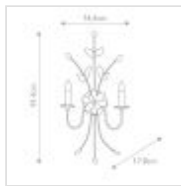

22997

2 Light Wall Light - Gun Metal And Gold

DETAILS	
FAMILY	Simone
SUITABLE LOCATION	Interior
GUARANTEE	General 2 Year Guarantee
FINISH	Gun Metal And Gold
FITTING HEIGHT	914mm
WIDTH	432mm
PROJECTION/DEPTH	229mm
POWER SOURCE	Mains Voltage
VOLTAGE	220-240v 50hz
MAXIMUM WATTAGE	60W
NUMBER OF LAMPS	2
SOCKET	E14
INTEGRATED LED	No
CLASS	Class I
BUILD MATERIALS	Mild Steel
DIMMABLE FITTING	Compatible With Dimmable Lamps
PRODUCT WEIGHT	8.55kg
BOX DIMENSIONS	23 X 23 X 36cm
BOX WEIGHT	9.50 Kg