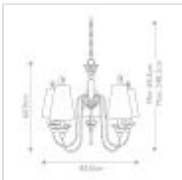

22975

5 Light Chandelier - Silver & Cream Patina

DETAILS	
<b>FAMILY</b>	Remi
<b>SUITABLE LOCATION</b>	Interior
<b>GUARANTEE</b>	General 2 Year Guarantee
<b>FINISH</b>	Silver & Cream Patina
<b>FITTING HEIGHT</b>	609mm
<b>DIAMETER</b>	830mm
<b>WIDTH</b>	830mm
<b>MINIMUM DROP</b>	693mm
<b>MAXIMUM DROP</b>	2482mm
<b>POWER SOURCE</b>	Mains Voltage
<b>VOLTAGE</b>	220-240v 50hz
<b>MAXIMUM WATTAGE</b>	60W
<b>NUMBER OF LAMPS</b>	5
<b>SOCKET</b>	E27
<b>INTEGRATED LED</b>	No
<b>CLASS</b>	Class I
<b>BUILD MATERIALS</b>	Steel, Resin, Parchment Shades
<b>DIMMABLE FITTING</b>	Compatible With Dimmable Lamps
<b>PRODUCT WEIGHT</b>	7.34kg
<b>BOX DIMENSIONS</b>	86 X 56 X 48cm
<b>BOX WEIGHT</b>	8.16 Kg

## PRODUCT DETAILS

5 Lt Chandelier with a Silver & Cream Patina finish. Main build materials: Steel, Resin, Parchment Shades.