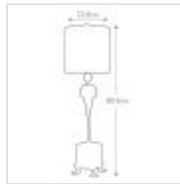

30071

1 Light Table Lamp - Cream And Silver Leaf

DETAILS

FAMILY	Pompadour X
SUITABLE LOCATION	Interior
GUARANTEE	General 2 Year Guarantee
FINISH	Cream And Silver Leaf
FITTING HEIGHT	790mm
WIDTH	230mm
POWER SOURCE	Plug
VOLTAGE	220-240v 50hz
MAXIMUM WATTAGE	60W
NUMBER OF LAMPS	1
SOCKET	E27
INTEGRATED LED	No
CLASS	Class I
BUILD MATERIALS	Steel
SHADE MATERIAL	Parchment Cylinder
DIMMABLE FITTING	Compatible With Dimmable Smart Lamps
PRODUCT WEIGHT	0.1kg
BOX DIMENSIONS	30 X 30 X 75.5cm
BOX WEIGHT	3.80 Kg

PRODUCT DETAILS

1 Lt Table Lamp with a Cream and Silver Leaf finish. Main build materials: Steel.