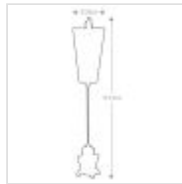

#### DETAILS

<b>FAMILY</b>	Peony
<b>SUITABLE LOCATION</b>	Interior
<b>GUARANTEE</b>	General 2 Year Guarantee
<b>FINISH</b>	Taupe And Black Stripes
<b>FITTING HEIGHT</b>	1120mm
<b>WIDTH</b>	230mm
<b>POWER SOURCE</b>	Plug
<b>VOLTAGE</b>	220-240v 50hz
<b>MAXIMUM WATTAGE</b>	60W
<b>NUMBER OF LAMPS</b>	1
<b>SOCKET</b>	E27
<b>INTEGRATED LED</b>	No
<b>CLASS</b>	Class I
<b>BUILD MATERIALS</b>	Steel
<b>SHADE MATERIAL</b>	Parchment Inverted Tapered Drum
<b>DIMMABLE FITTING</b>	Compatible With Dimmable Smart Lamps
<b>PRODUCT WEIGHT</b>	0.1kg
<b>BOX DIMENSIONS</b>	29 X 29 X 94cm
<b>BOX WEIGHT</b>	3.80 Kg