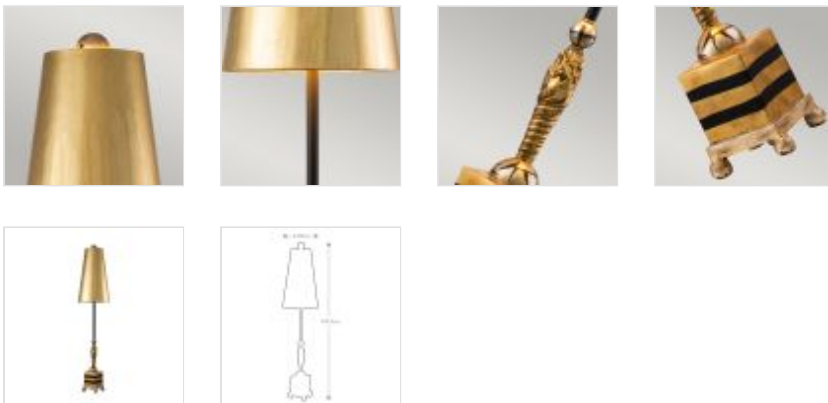

30070

1 Light Table Lamp - Gold, Black And Silver Leaf

DETAILS

FAMILY	Noma Luxe
SUITABLE LOCATION	Interior
GUARANTEE	General 2 Year Guarantee
FINISH	Gold, Black And Silver Leaf
FITTING HEIGHT	1020mm
WIDTH	180mm
POWER SOURCE	Plug
VOLTAGE	220-240v 50hz
MAXIMUM WATTAGE	60W
NUMBER OF LAMPS	1
SOCKET	E27
INTEGRATED LED	No
CLASS	Class I
BUILD MATERIALS	Steel
SHADE MATERIAL	Parchment Tapered Drum
DIMMABLE FITTING	Compatible With Dimmable Smart Lamps
PRODUCT WEIGHT	2.38kg
BOX DIMENSIONS	91 X 31 X 3cm
BOX WEIGHT	2.64 Kg

PRODUCT DETAILS

1 Lt Table Lamp with a Gold, Black and Silver Leaf finish. Main build materials: Steel.