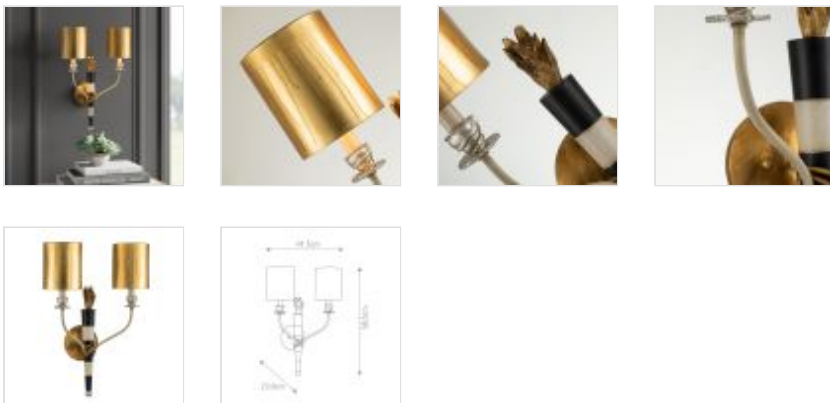

23023

2 Light Wall Light - Gold And Black With
Parchment Shades

DETAILS	
FAMILY	Flambeau
SUITABLE LOCATION	Interior
GUARANTEE	General 2 Year Guarantee
FINISH	Gold And Black With Parchment Shades
FITTING HEIGHT	585mm
WIDTH	415mm
PROJECTION/DEPTH	230mm
POWER SOURCE	Mains Voltage
VOLTAGE	220-240v 50hz
MAXIMUM WATTAGE	40W
NUMBER OF LAMPS	2
SOCKET	E14
INTEGRATED LED	No
CLASS	Class I
BUILD MATERIALS	Steel, Resin
DIMMABLE FITTING	Compatible With Dimmable Lamps
PRODUCT WEIGHT	2.43kg
BOX DIMENSIONS	55 X 41 X 34cm
BOX WEIGHT	2.70 Kg

PRODUCT DETAILS

2 Lt Wall Light with a Gold and Black with Parchment Shades finish. Main build materials: Steel, Resin.