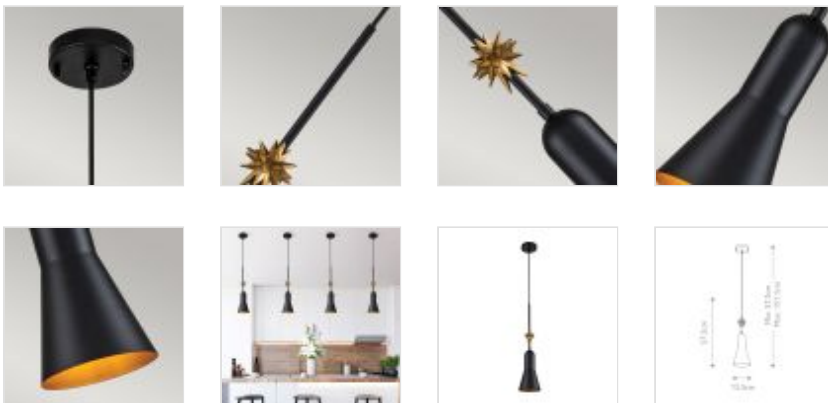

60142

1 Light Small Pendant - Matte Black And Gold Leaf

DETAILS	
FAMILY	Etoile
SUITABLE LOCATION	Interior
GUARANTEE	General 2 Year Guarantee
FINISH	Matte Black And Gold Leaf
FITTING HEIGHT	572mm
WIDTH	133mm
MINIMUM DROP	572mm
MAXIMUM DROP	1511mm
POWER SOURCE	Mains Voltage
VOLTAGE	220-240v 50hz
MAXIMUM WATTAGE	60W
NUMBER OF LAMPS	1
SOCKET	E27
INTEGRATED LED	No
CLASS	Class I
BUILD MATERIALS	Steel, Resin
DIMMABLE FITTING	Compatible With Dimmable Lamps
PRODUCT WEIGHT	1.2kg
BOX DIMENSIONS	36 X 31 X 19.5 Cm
BOX WEIGHT	1.40 Kg

PRODUCT DETAILS

For those who appreciate bold contrasts, this 1 light small pendant combines a sleek matte black finish with an opulent gold-leaf interior. The star-shaped detail above the shade adds a unique touch, while the adjustable hanging cord ensures it suits any space. Ideal for adding elegance to contemporary interiors.