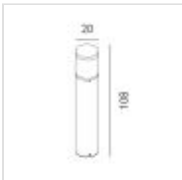

52739

LED Large Bollard - Graphite

DETAILS	
FAMILY	Egersund
SUITABLE LOCATION	Exterior
GUARANTEE	5 Year Warranty Against Severe Corrosion
IP RATING	IP65
FINISH	Graphite
FITTING HEIGHT	1080mm
DIAMETER	200mm
POWER SOURCE	Mains Voltage
VOLTAGE	220-240v 50hz
MAXIMUM WATTAGE	20.3W
NUMBER OF LAMPS	1
SOCKET	Integrated LED
INTEGRATED LED	No
LED LUMENS	2240Lm
LED COLOUR TEMP	3000K
CLASS	Class I
BUILD MATERIALS	Powder Coated Aluminium, Clear PMMA
DIMMABLE FITTING	Not Dimmable
PRODUCT WEIGHT	0.1kg
BOX DIMENSIONS	23 X 22 X 113cm
BOX WEIGHT	13.46 Kg

**PRODUCT DETAILS**

Designed for modern outdoor settings, this large bollard is crafted from durable aluminium with a smooth Graphite powder coat finish. Featuring an integrated 20.3-watt LED, it produces 2240 lumens of light, making it perfect for illuminating pathways and gardens. Its IP65 rating and 5-year corrosion warranty ensure long-lasting performance.